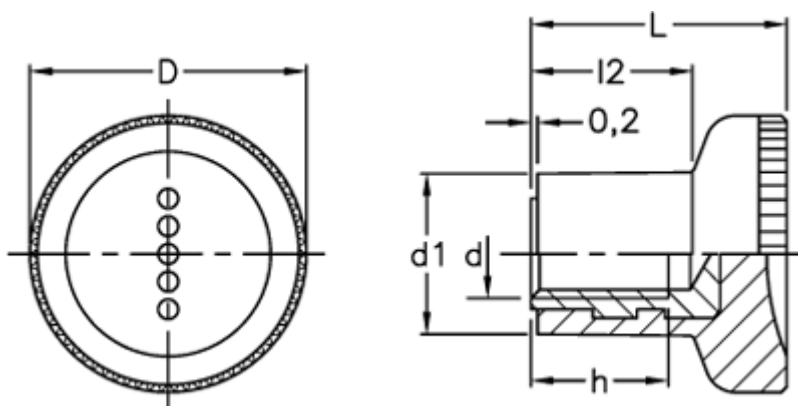

# Data Sheet

Article number: 23052420913

Description: E+G Knurled knob  
EKK.18-B M4-C3

## Measures

D	= 18
d1	= 10.5
d 6H	= M4
h	= 6
L	= 15.5
l2	= 10.5